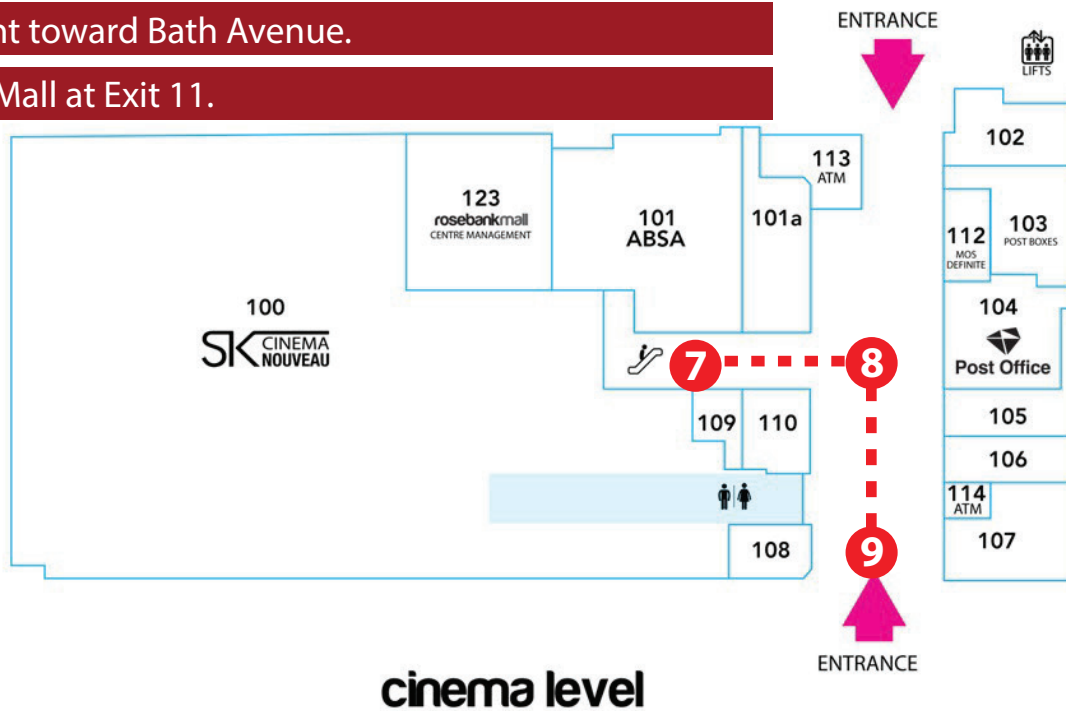

DIRECTIONS FROM GAUTRAIN TO ROSEBANK MALL

1. On the main concourse turn toward the Western exit marked "Shops".
2. Take the elevator to the ground floor– walk down the pedestrian path through The Zone.
3. Turn left at The Patisserie - walk along the passage.
4. At the end of the passage in the Mews – walk toward the Rosebank Mall entrance.
5. Enter the Rosebank Mall with Europa Café on your right.

5. Enter the Rosebank Mall.

6. Turn left between Mugg & Bean and Stuttafords towards the escalator to Cinema Nouveau.

7. Descend down the escalator, straight on to the T-junction.

8. Turn right toward Bath Avenue.

9. Exit the Mall at Exit 11.

cinema level

10. Turn left and you will see the Fire Station Rosebank on Cnr Bath Ave & Baker Street.

11. Report to security at building reception, we're on the 8th floor.