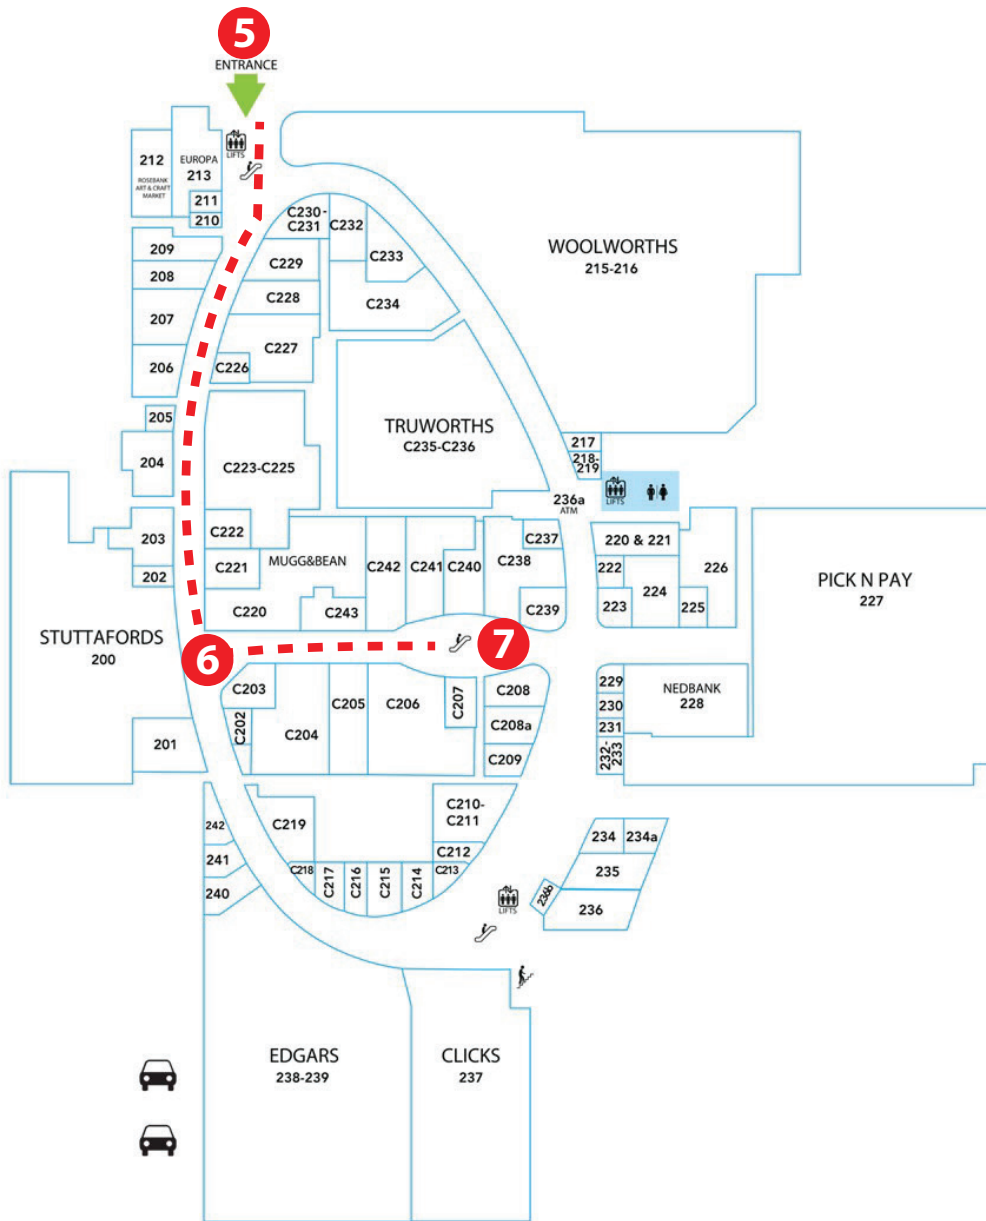

DIRECTIONS FROM GAUTRAIN TO ROSEBANK MALL

1. On the main concourse turn toward the Western exit marked "Shops".
2. Take the elevator to the ground floor– walk down the pedestrian path through The Zone.
3. Turn left at The Patisserie - walk along the passage.
4. At the end of the passage in the Mews – walk toward the Rosebank Mall entrance.
5. Enter the Rosebank Mall with Europa Café on your right.

5. Enter the Rosebank Mall.

6. Turn left between Mugg & Bean and Stuttafords towards the escalator to Cinema Nouveau.

7. Descend down the escalator, straight on to the T-junction.

8. Turn right toward Bath Avenue.

9. Exit the Mall at Exit 11.

cinema level

10. Turn left and you will see the Fire Station Rosebank on Cnr Bath Ave & Baker Street.

11. Report to security at building reception, we're on the 8th floor.